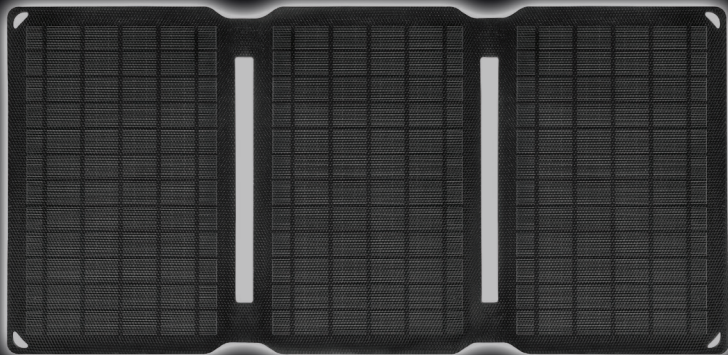

S Sandberg®
ACTIVE 

Solar Charger 21W 2xUSB

Quick guide

420-70

www.sandberg.world

Angling

Position the solar panel in most direct angle towards the sun as possible.

Charge devices