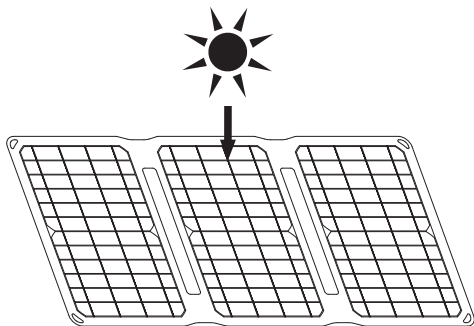

S Sandberg®
ACTIVE 

Solar Charger 21W 2xUSB

Quick guide

420-70

www.sandberg.world

Angling

Position the solar panel in most direct angle towards the sun as possible.

Charge devices