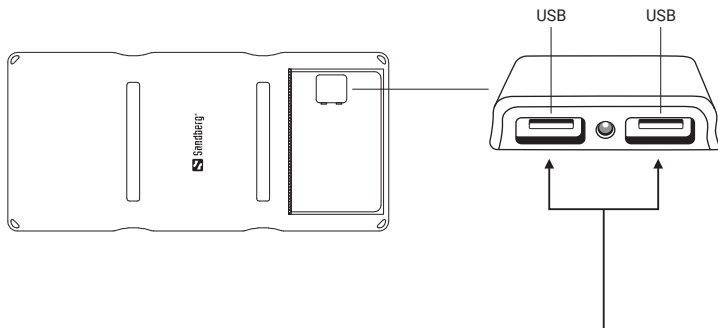

S Sandberg®
ACTIVE 

Solar Charger 21W 2xUSB

Quick guide

420-70

www.sandberg.world

Angling

Position the solar panel in most direct angle towards the sun as possible.

Charge devices