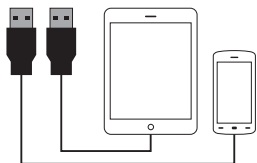

S Sandberg®
ACTIVE 

Solar Charger 21W 2xUSB

Quick guide

420-70

www.sandberg.world

Angling

Position the solar panel in most direct angle towards the sun as possible.

Charge devices

Option A

Charge up to 2 devices from direct sunlight.

Option B

Charge powerbank and stabilize your charging in weaker sunlight. **NB:** Requires powerbank to support simultaneous power in/out.

Support

<http://helpdesk.sandberg.world>